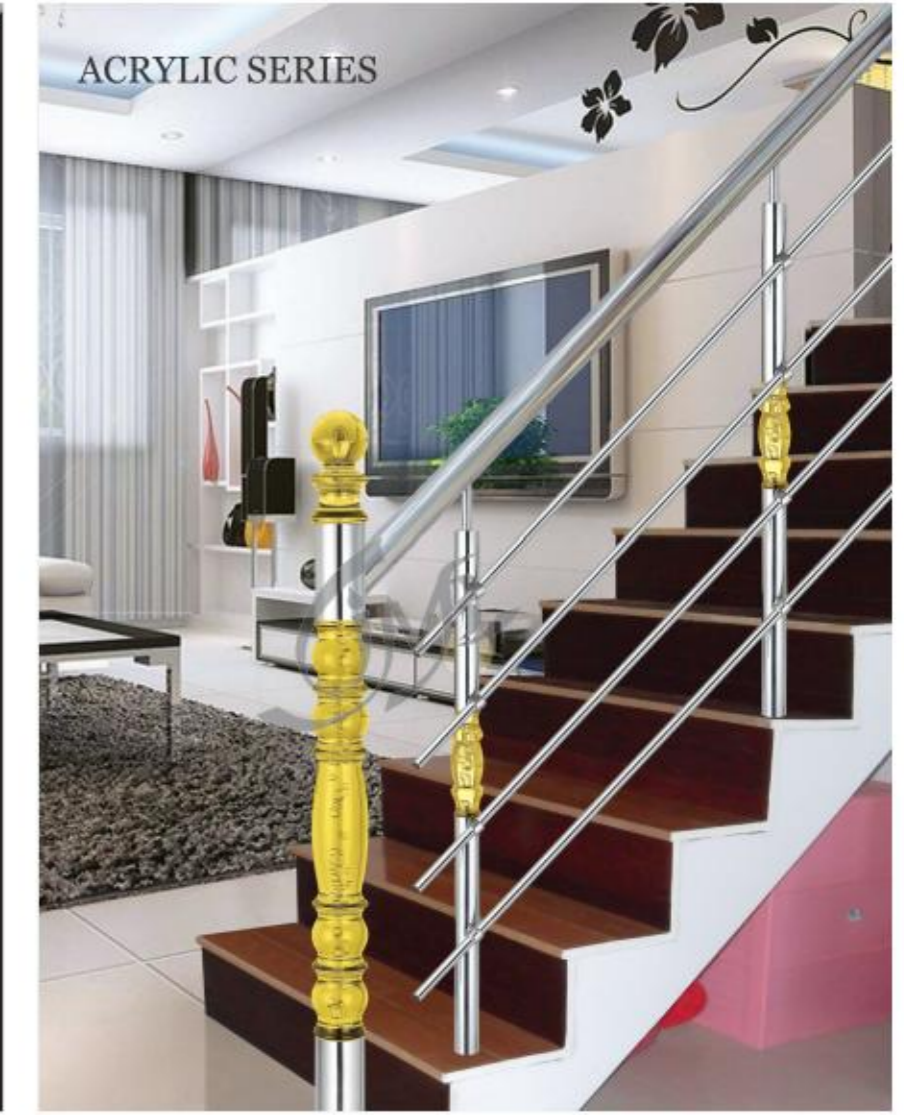

JMB-38(P)

JMB-38(R)

JMB-38(CB)

JMB-38(Y)

JMB-38(T)

JMB-38(B)