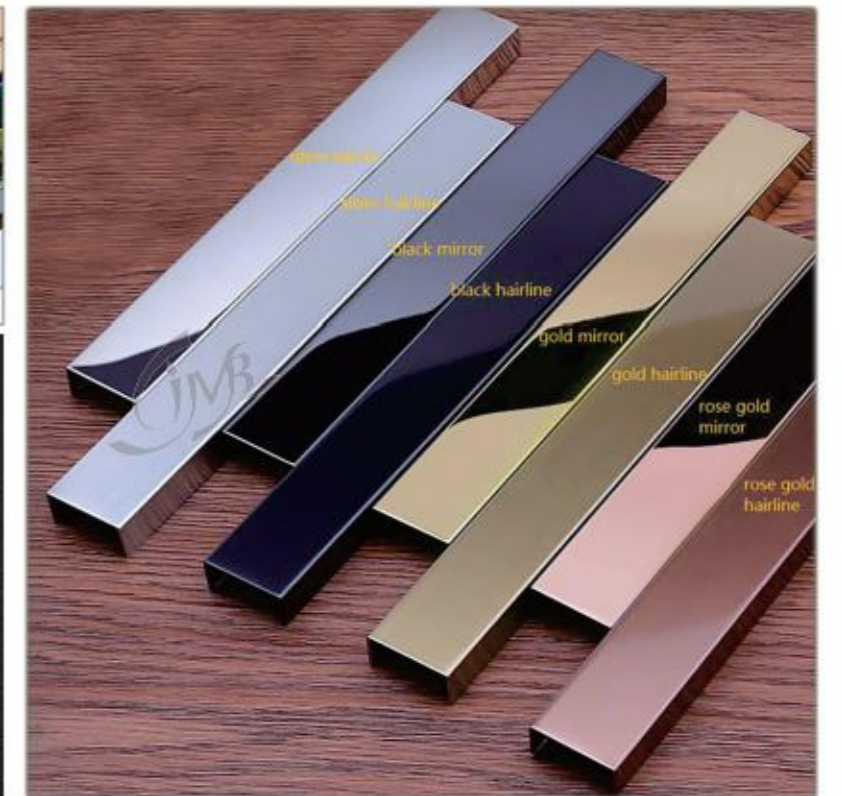

CREATE A
LUXURIOUS
HOME
ENVIRONMENT.

Decorative
Stainless Steel
Profiles

CREATE A LUXURIOUS HOME ENVIRONMENT.

Groove
VS
No Groove

U profile

Stainless Steel Flat Trim

20mm

30mm