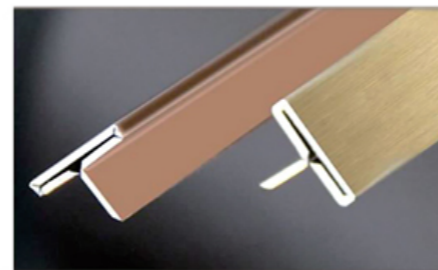

Double-Groove