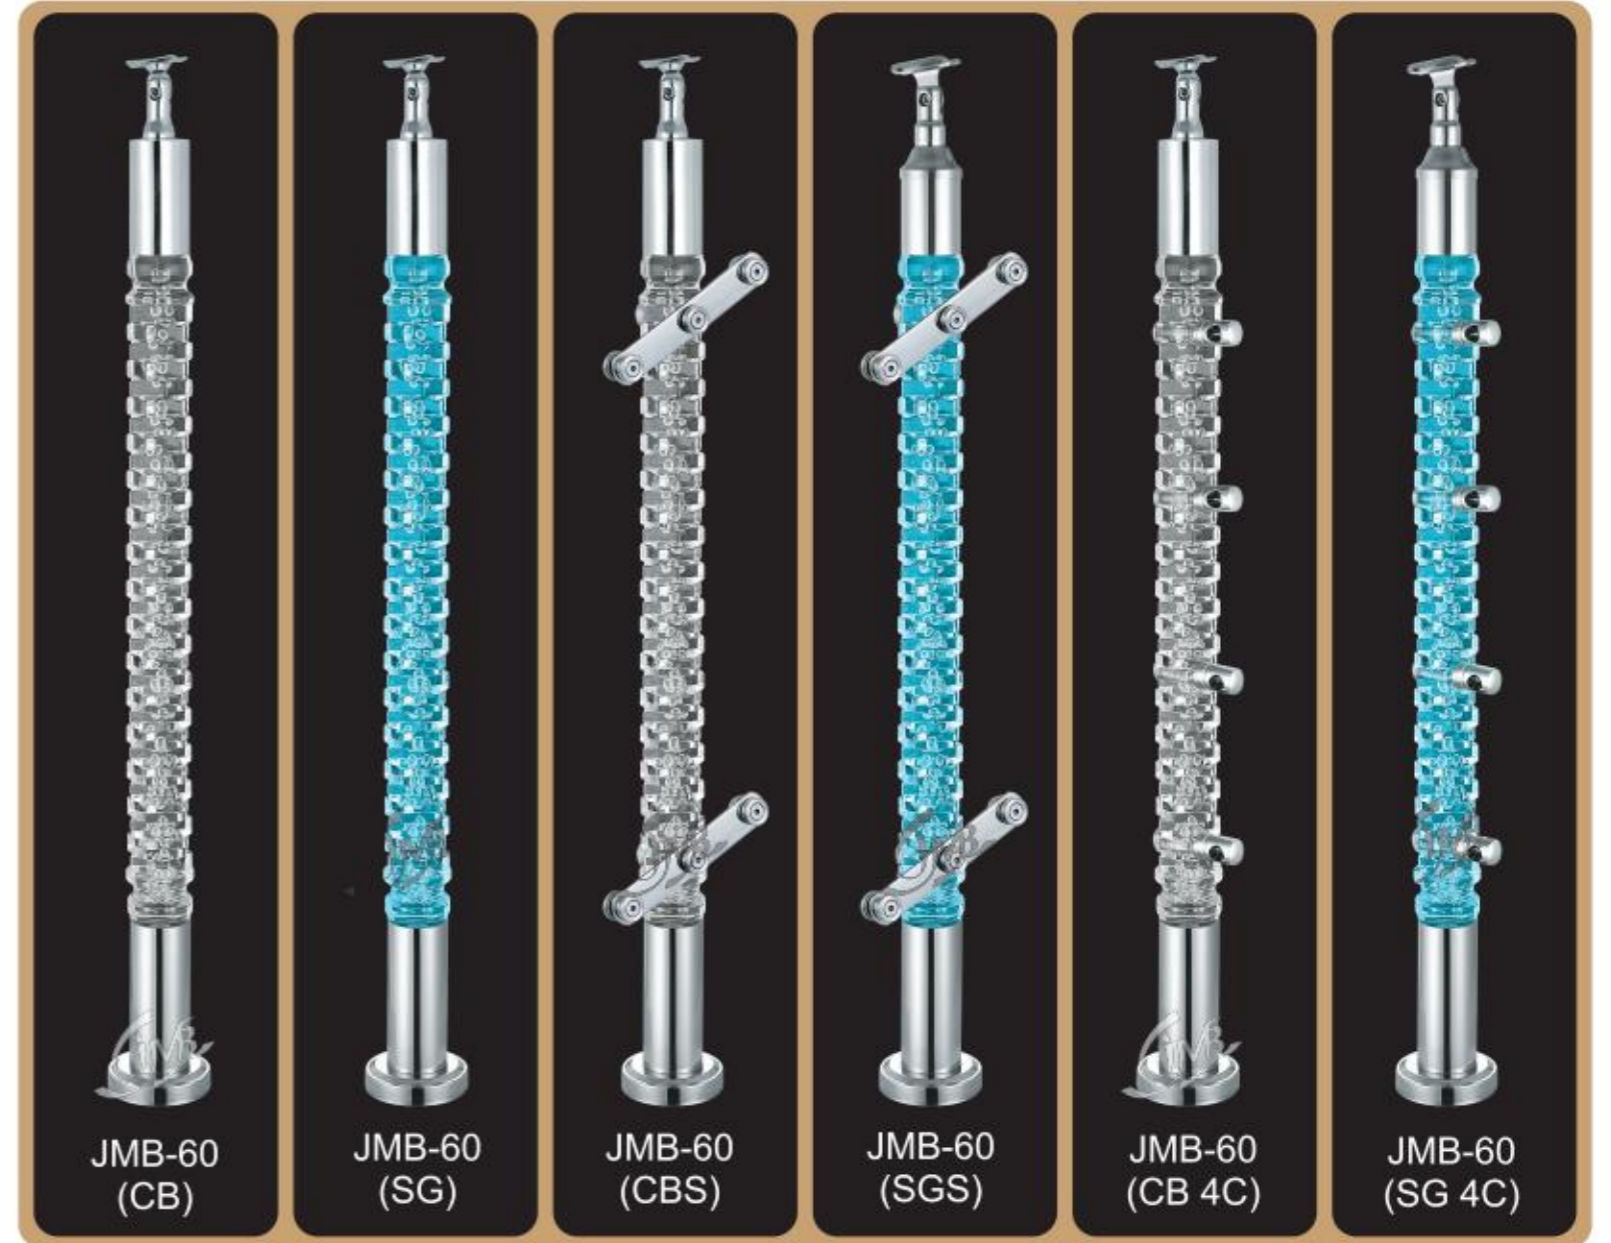

JMB
METAL CRAFTS(P)LTD.
STAINLESS STEEL AND WOOD

CREATE A LUXURIOUS HOME ENVIRONMENT.