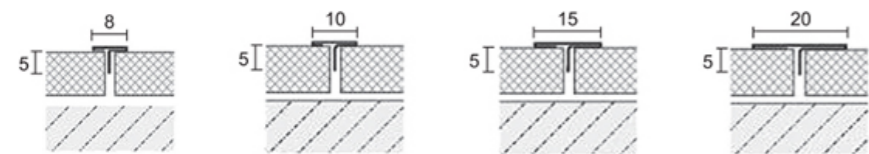

Stainless Steel T-Channel