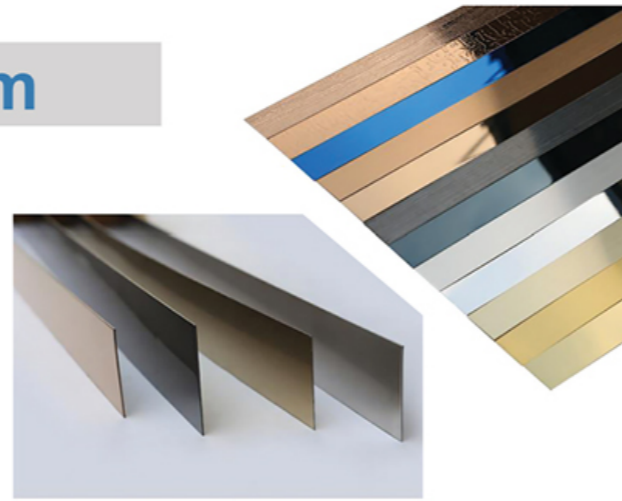

Stainless Steel Flat Trim

20mm

30mm

40mm

50mm