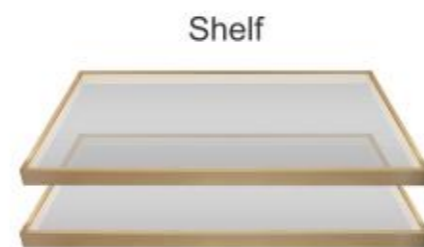

CUSTOM-MADE SCREENS / PARTITIONS

SLIM PROFILE DOORS AND PARTITIONS

SLIM PROFILE DOORS AND PARTITIONS

CREATE A
LUXURIOUS HOME
ENVIRONMENT.

SLIM PROFILE DOORS AND PARTITIONS

I shape Wood cabinets with aluminum structure

Wall paneling and metal shelves

Wood cabinets with aluminum structure

Shelf

Glass shelf

L shape Aluminum floating shelf

Aluminum floating shelf

SOME OF OUR PREMIUM PROJECTS ACROSS **INDIA**

JMB
METAL CRAFTS(P)LTD.
PRODUCT RENDERINGS