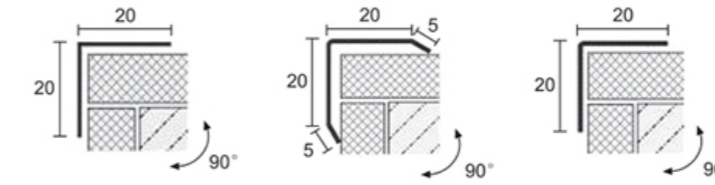

CREATE A LUXURIOUS HOME ENVIRONMENT.

Stainless Steel L-Shape Trim

Commonly used 3 styles: