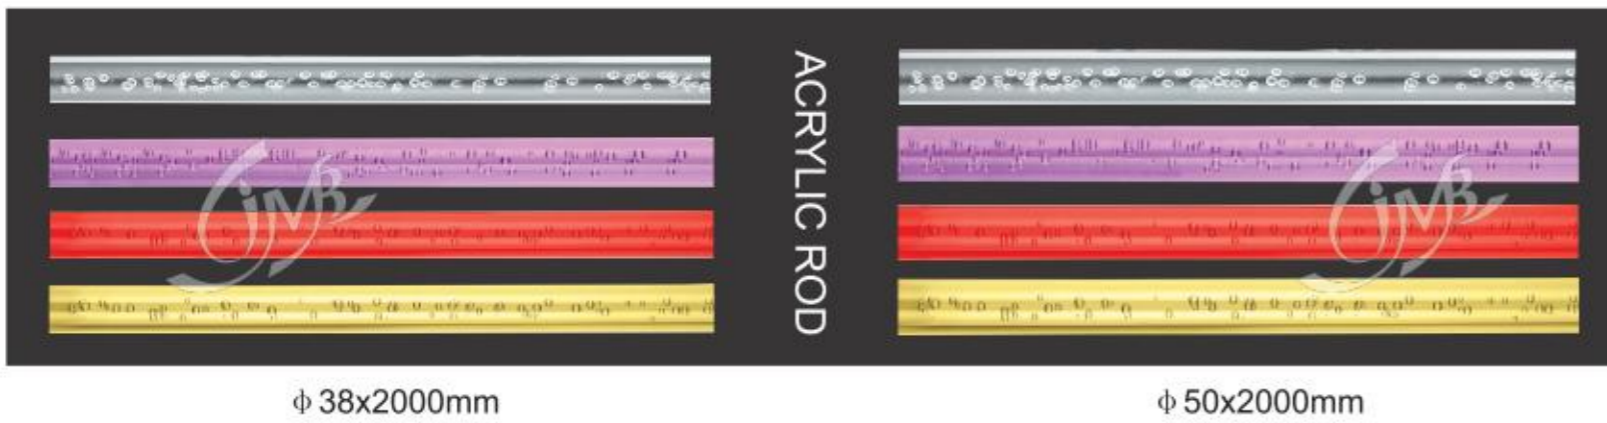

CREATE A
LUXURIOUS
HOME
ENVIRONMENT.

Decorative
Stainless Steel
Profiles

CREATE A LUXURIOUS HOME ENVIRONMENT.

Groove
VS
No Groove

U profile

Stainless Steel Flat Trim

20mm

30mm