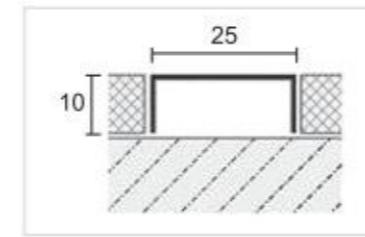

CREATE A
LUXURIOUS
HOME
ENVIRONMENT.

Decorative
Stainless Steel
Profiles

CREATE A LUXURIOUS HOME ENVIRONMENT.

Groove
VS
No Groove

U profile

Stainless Steel Flat Trim

20mm

30mm