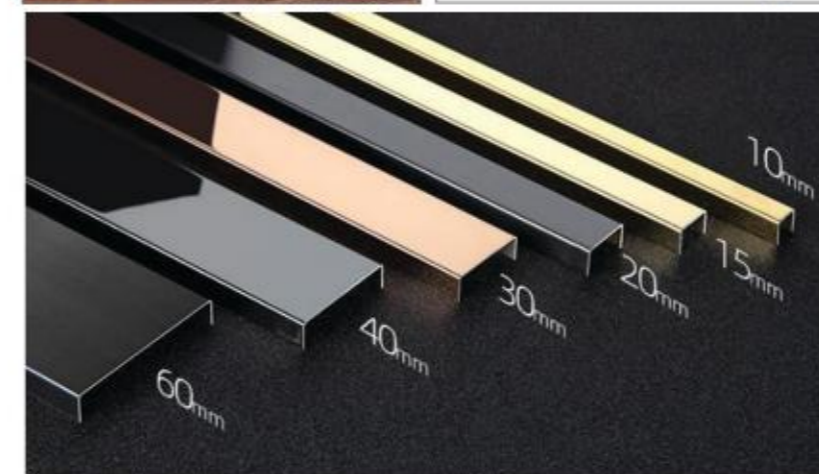

CREATE A
LUXURIOUS
HOME
ENVIRONMENT.

Decorative
Stainless Steel
Profiles

CREATE A LUXURIOUS HOME ENVIRONMENT.

Groove
VS
No Groove

U profile

Stainless Steel Flat Trim

20mm

30mm