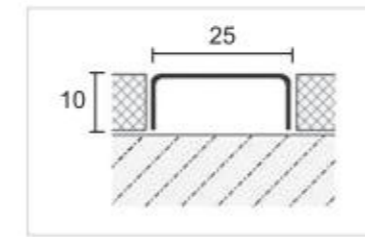

CREATE A
LUXURIOUS
HOME
ENVIRONMENT.

Decorative
Stainless Steel
Profiles

CREATE A LUXURIOUS HOME ENVIRONMENT.

Groove
VS
No Groove

U profile

Stainless Steel Flat Trim

20mm

30mm