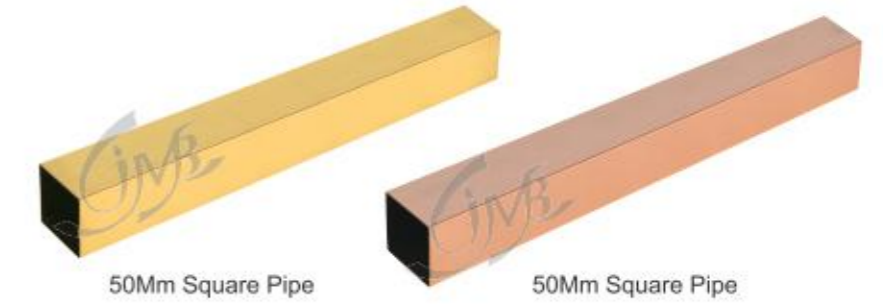

U CHANNEL & FITTINGS

JMB
METAL CRAFTS(P)LTD.
GLASS RAILING ACCESSORIES

CREATE A LUXURIOUS HOME ENVIRONMENT.

JMB-B-033 SPG-10(G)

JMB
METAL CRAFTS(P)LTD

Slot Pipe Gold/Rose Gold

16mm Pipe Gold/Rose Gold

50mm Pipe Gold/Rose Gold