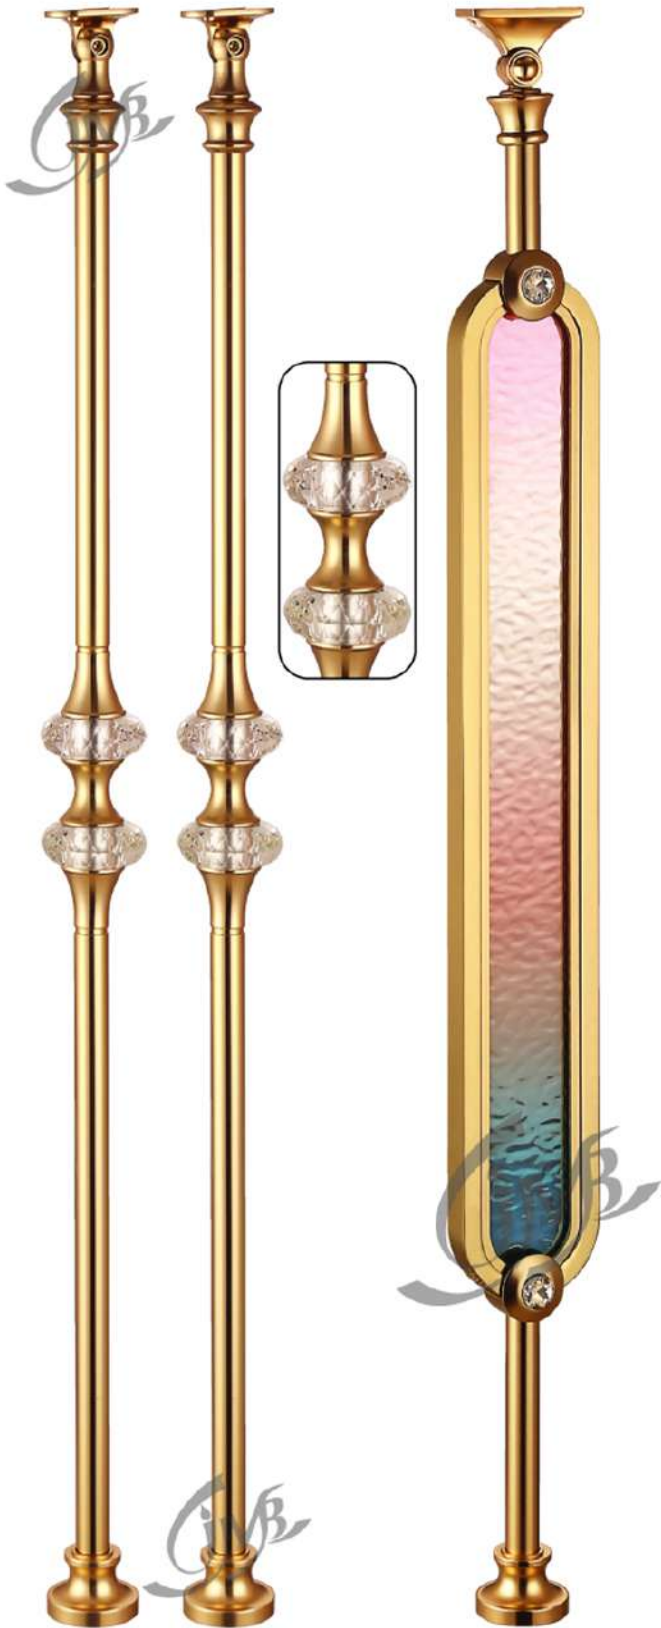

JMB
METAL CRAFTS(P)LTD.
GLASS RAILING ACCESSORIES

GD-101

JMB
METAL CRAFTS(P)LTD.
GLASS RAILING ACCESSORIES

GD-101(CB) GD-101

JMB METAL CRAFTS (P) LTD.
CREATE A LUXURIOUS
HOME ENVIRONMENT.

JMB-RDC-2D(G) JMB-RDC-2(G) JMB-RDC-2D(RG) JMB-RDC-2(RG)