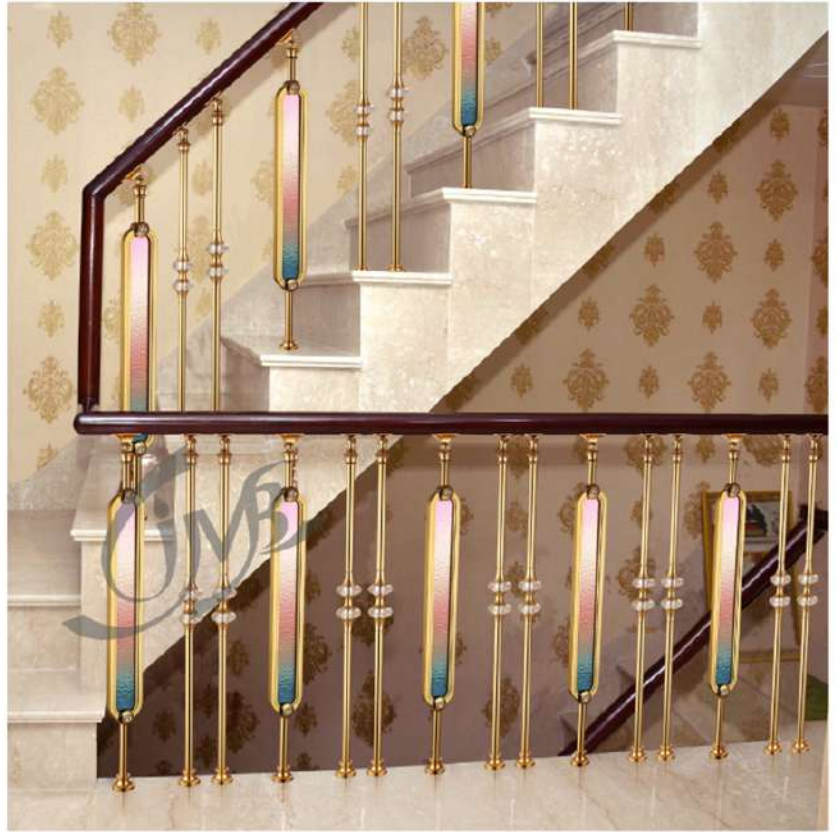

JMB
METAL CRAFTS(P)LTD.
GLASS RAILING ACCESSORIES

GD-101

JMB
METAL CRAFTS(P)LTD.
GLASS RAILING ACCESSORIES

GD-101(CB) GD-101

JMB METAL CRAFTS (P) LTD.
CREATE A LUXURIOUS
HOME ENVIRONMENT.

JMB-RDC-2D(G) JMB-RDC-2(G) JMB-RDC-2D(RG) JMB-RDC-2(RG)